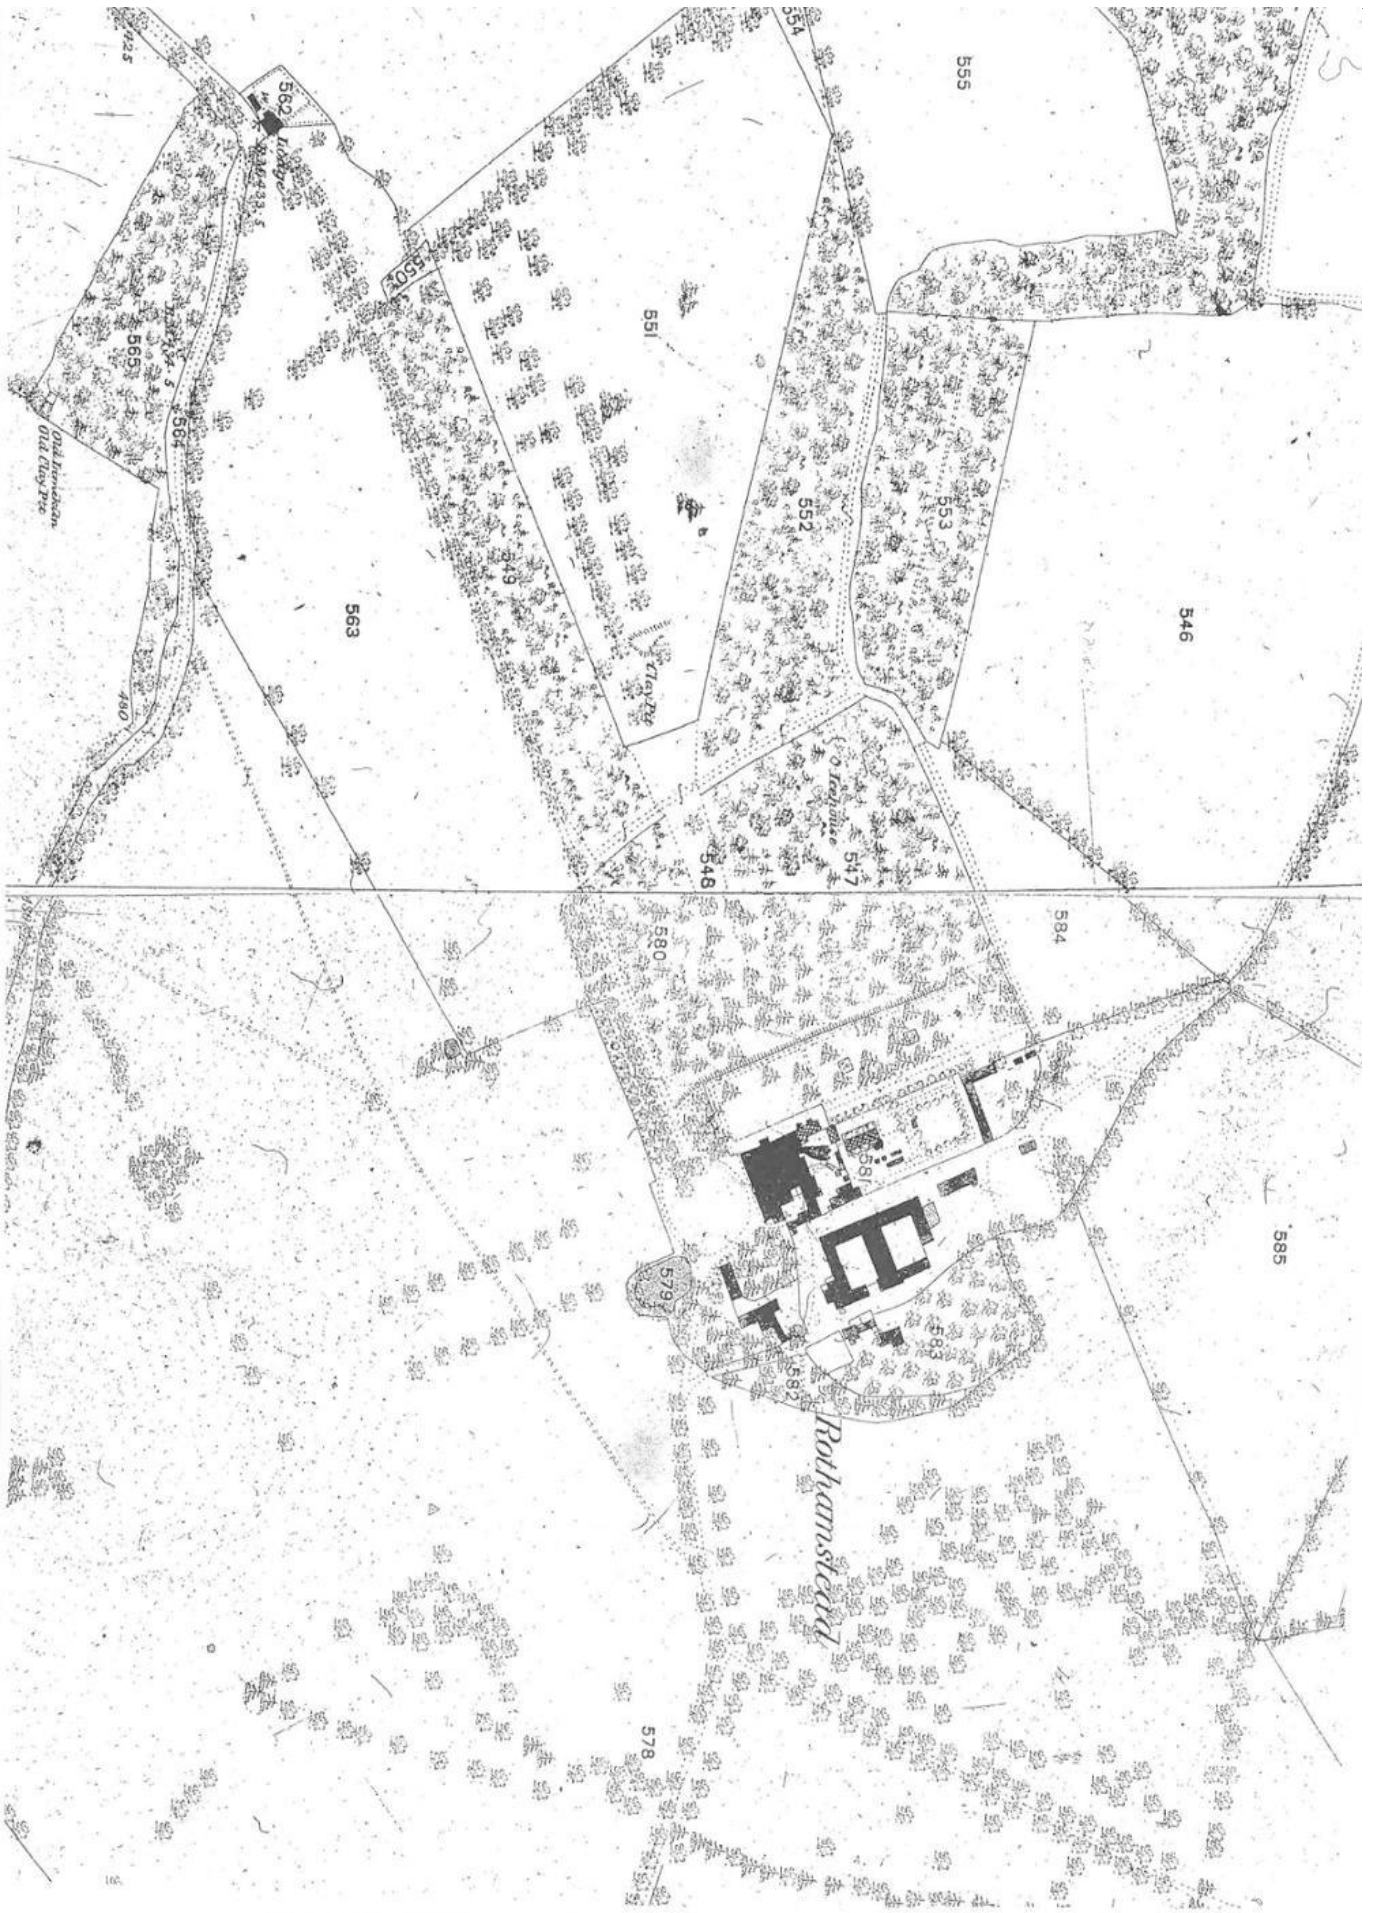

# The Gardens and Landscape of Rothamsted Manor - an Historical Report - Volume 2 - Appendices and Figures

[Full Table of Content](#)

---

## Map 11 Ordnance Survey 25" Scale, 1878, Publ 1884

### Rothamsted Research

Rothamsted Research (2001) *Map 11 Ordnance Survey 25" Scale, 1878, Publ 1884* ; The Gardens And Landscape Of Rothamsted Manor - An Historical Report - Volume 2 - Appendices And Figures, pp 44 - 44