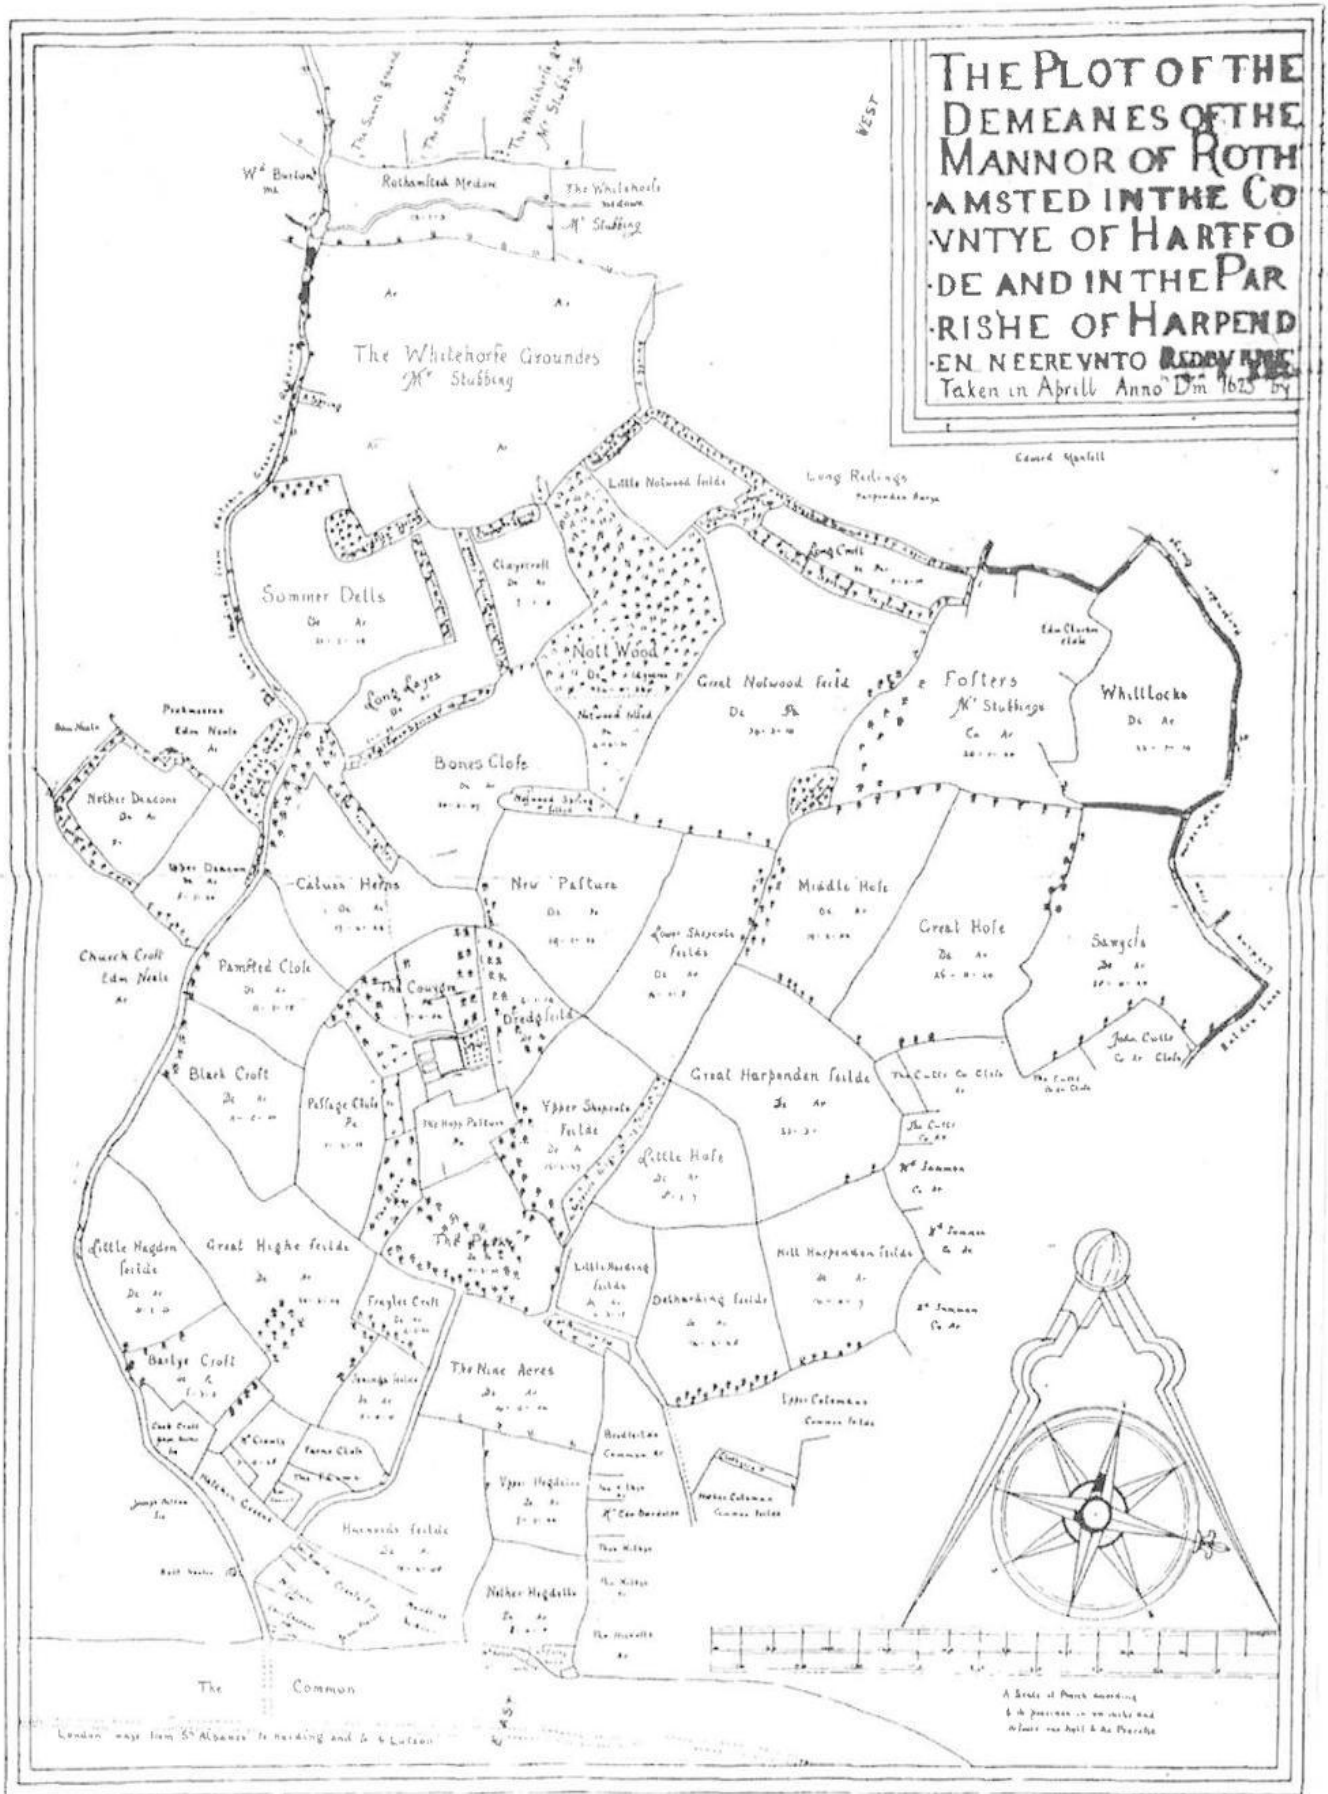

ROTHAMSTED
RESEARCH

The Gardens and Landscape of Rothamsted Manor - an Historical Report - Volume 2 - Appendices and Figures

[Full Table of Content](#)

Map 3 the Plot and Demeanes of the Manor of Rothamsted 1623

Rothamsted Research

Rothamsted Research (2001) *Map 3 the Plot and Demeanes of the Manor of Rothamsted 1623* ; The Gardens And Landscape Of Rothamsted Manor - An Historical Report - Volume 2 - Appendices And Figures, pp 38 - 38

MAP 3