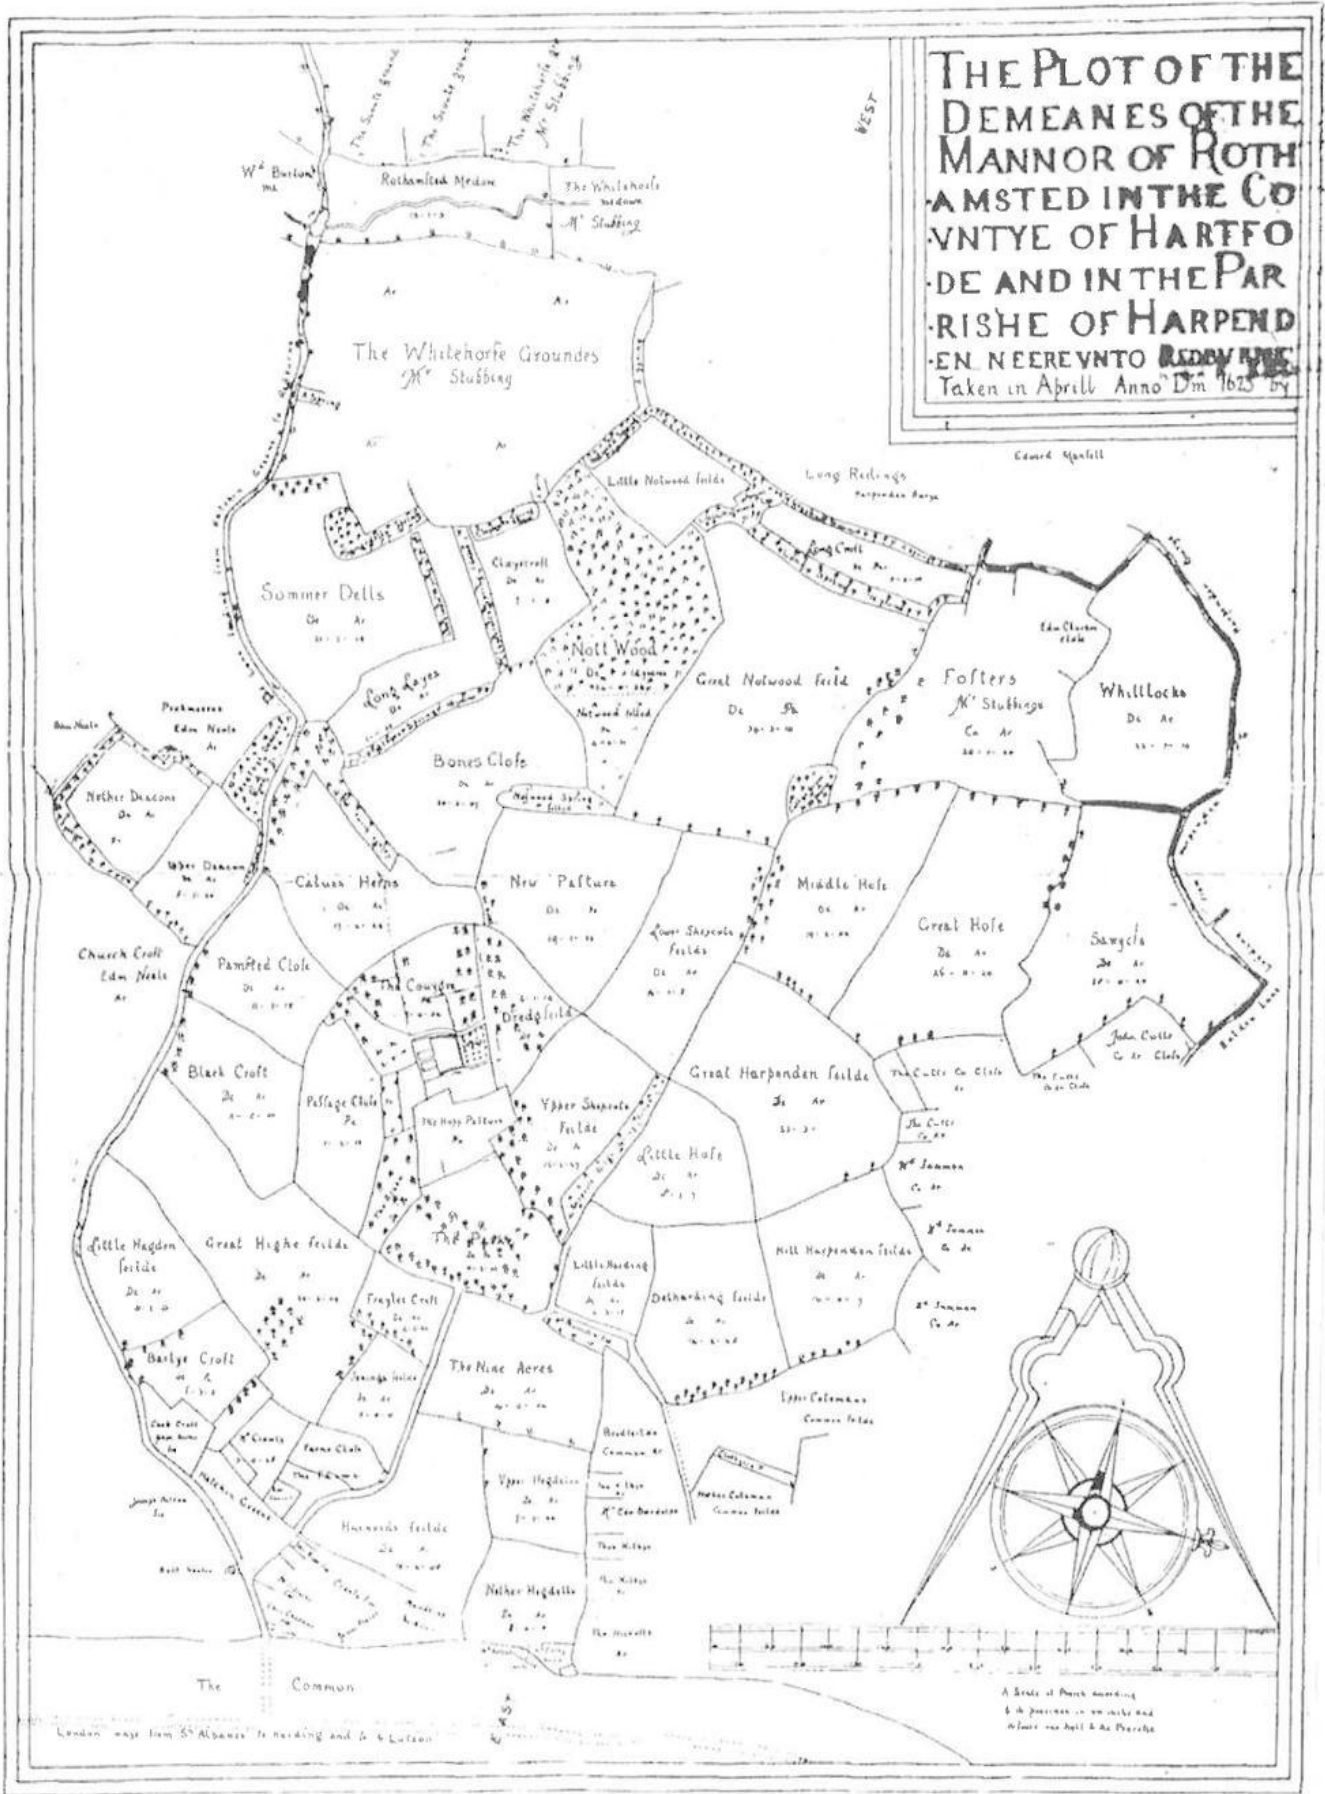

ROTHAMSTED
RESEARCH

The Gardens and Landscape of Rothamsted Manor - an Historical Report - Volume 2 - Appendices and Figures

[Full Table of Content](#)

Map 3 the Plot and Demeanes of the Manor of Rothamsted 1623

Rothamsted Research

Rothamsted Research (2001) *Map 3 the Plot and Demeanes of the Manor of Rothamsted 1623* ; The Gardens And Landscape Of Rothamsted Manor - An Historical Report - Volume 2 - Appendices And Figures, pp 38 - 38

MAP 3