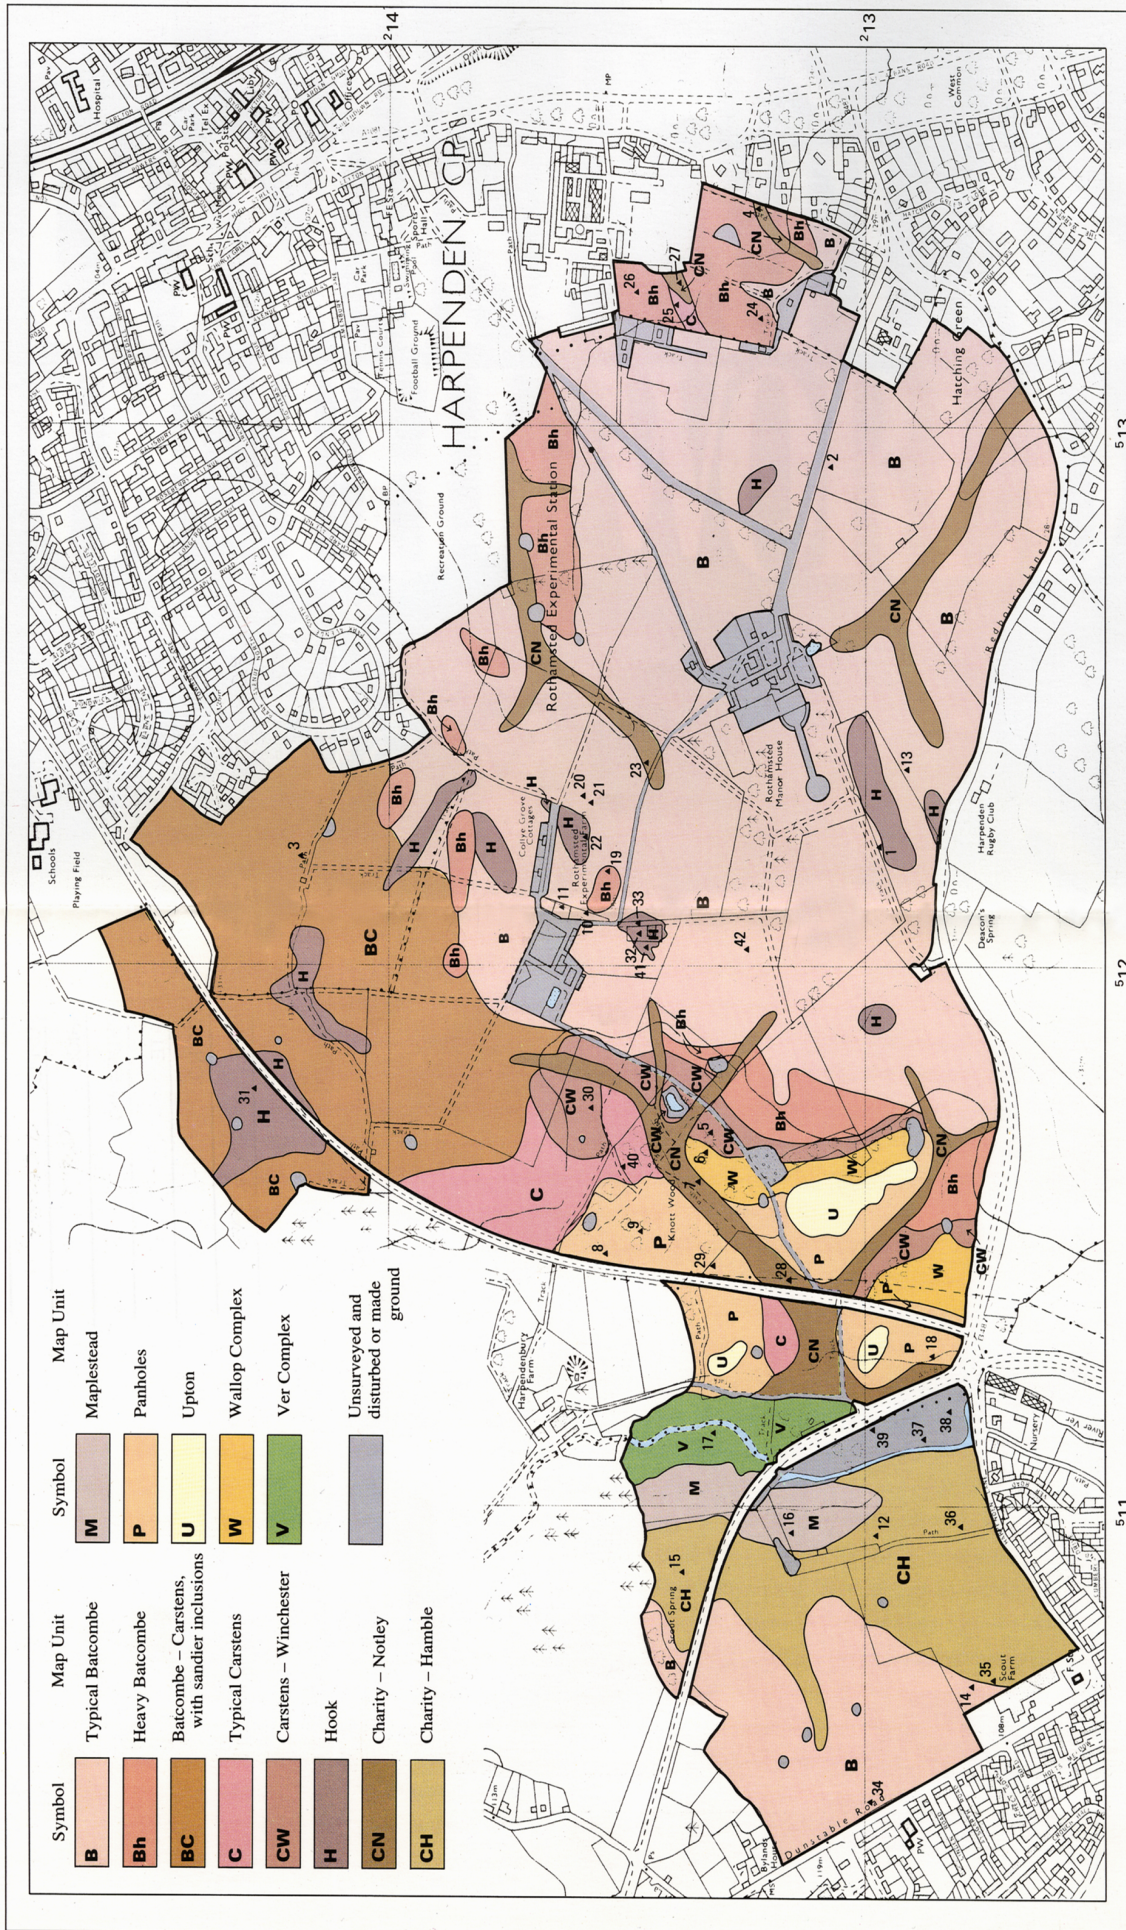

ROTHAMSTED
RESEARCH

The Soil at Rothamsted

[Full Table of Content](#)

Soils at Rothamsted Colour Map

Rothamsted Research

Rothamsted Research (1995) *Soils at Rothamsted Colour Map* ; The Soil At Rothamsted, pp 43 - 43 -
DOI: <https://doi.org/10.23637/ERADOC-1-143>

Soil Map of
ROTHAMSTED ESTATE
 showing locations of sampled profiles, 1 – 42

Reproduced from the 1993 Ordnance Survey 1:10,000 map with the permission of the Controller of Her Majesty's Stationery Office, © Crown copyright.

© Lawes Agricultural Trust 1995
 Map prepared by E.M. Thomson and the Soil Survey and Land Research Centre
 Cranfield University