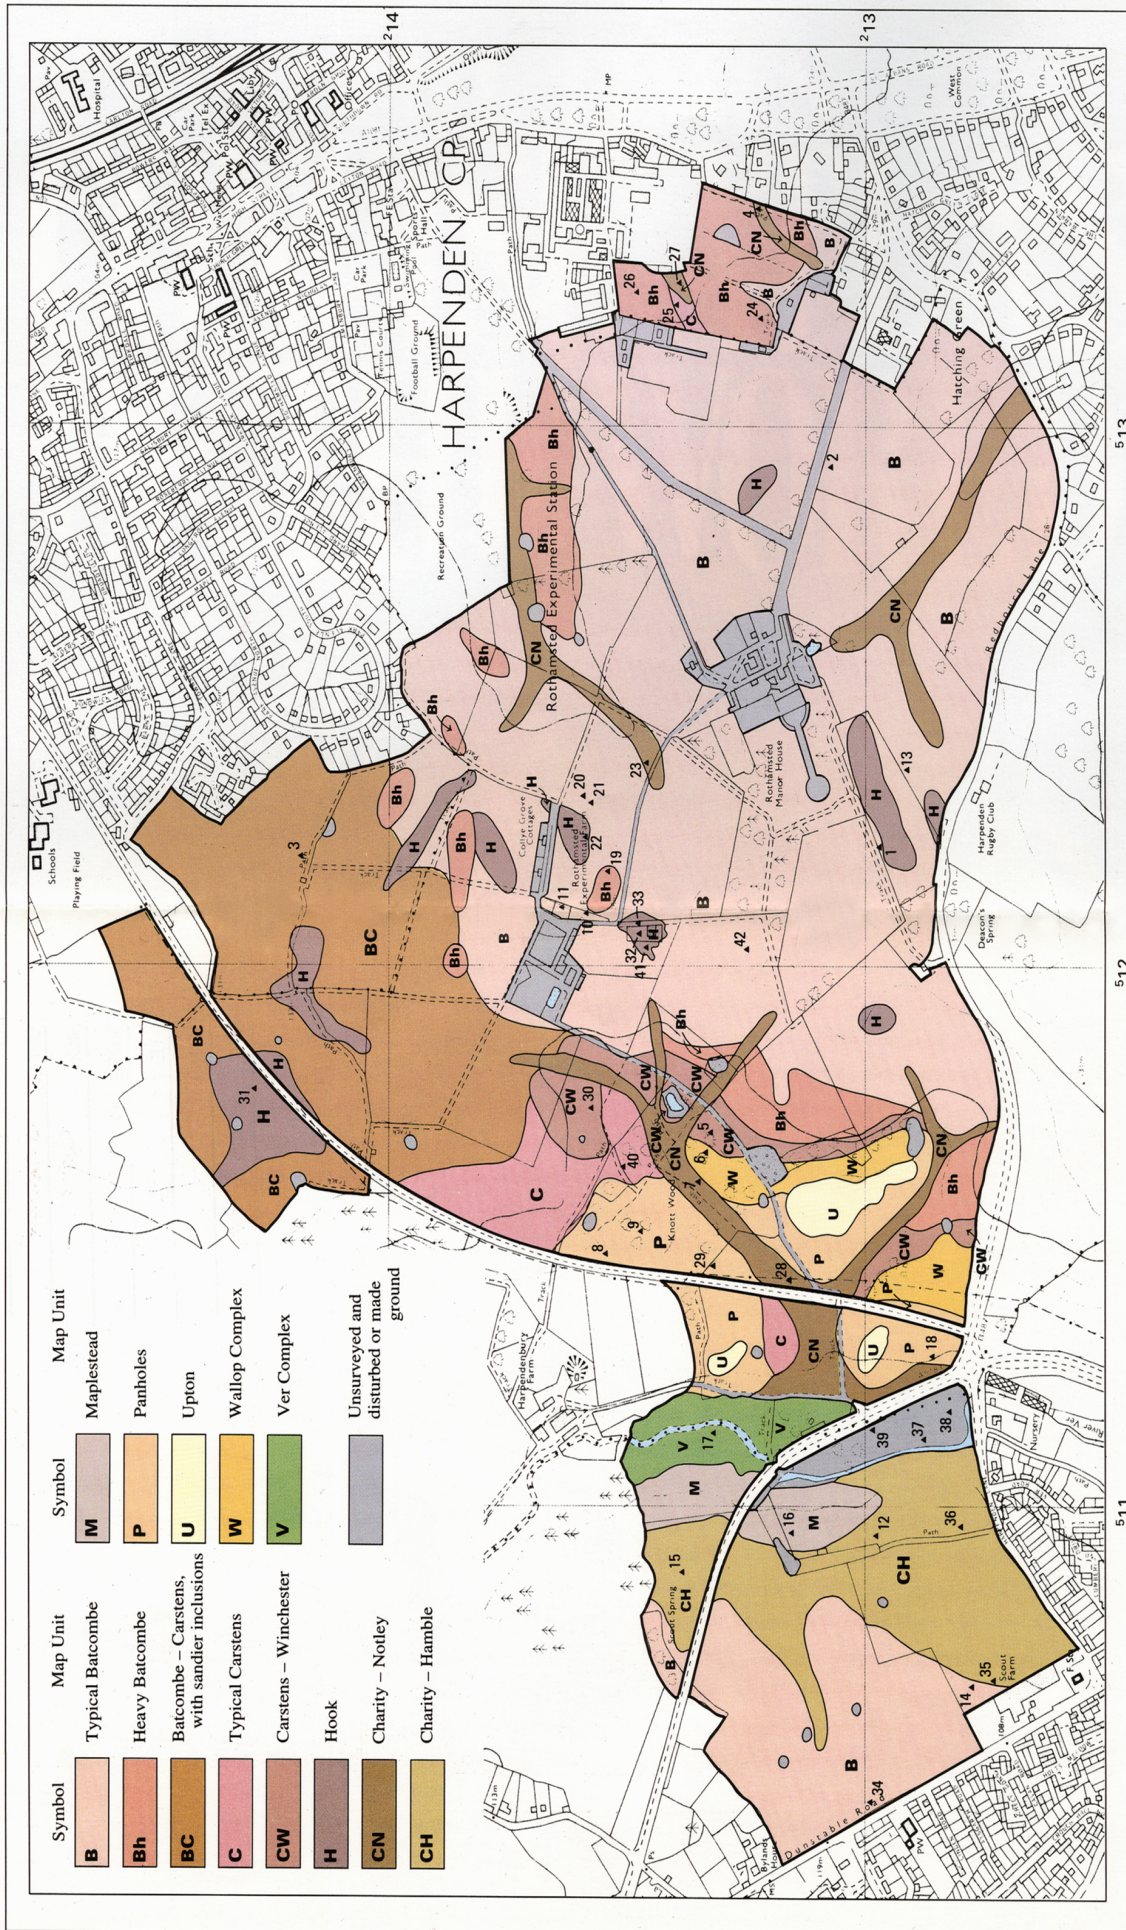

Soil Map of
ROTHAMSTED ESTATE
showing locations of sampled profiles, 1 – 42

511 512 513

214 213

© Lawes Agricultural Trust 1995
Map prepared by E.M. Thomson and the
Soil Survey and Land Research Centre
Cranfield University

Reproduced from the 1993 Ordnance Survey 1:10,000 map with the permission of the Controller of Her Majesty's Stationery Office, © Crown copyright.

CONVERSION SCALE
0 500 1000 2000 Feet
0 500 1000 2000 Metres