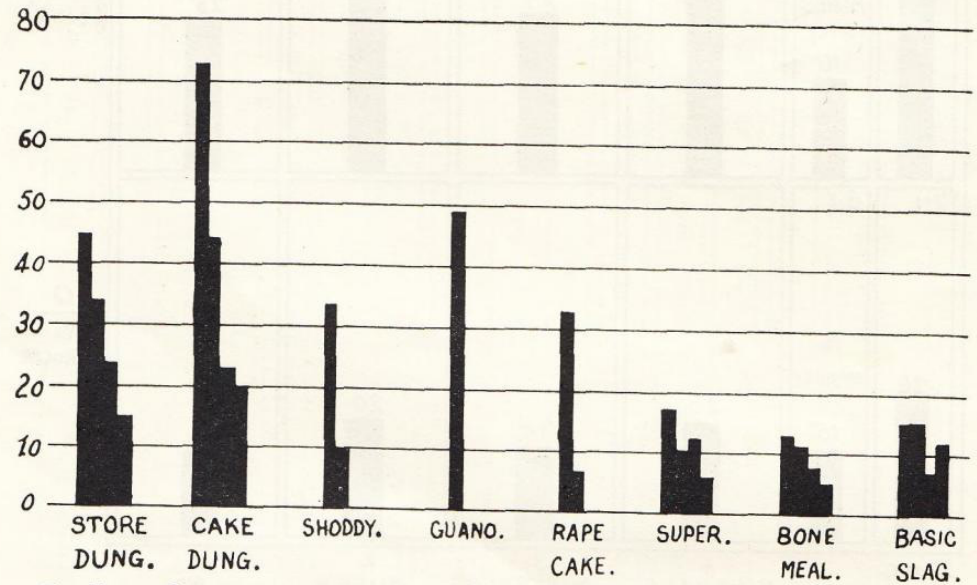

LITTLE HOOS FIELD.

RESIDUAL VALUES OF MANURES IN ROTATION
5 4 1904 ONWARDS 3 2 1

	5	4	3	2	1
A. ORDINARY DUNG. 16 TONS PER ACRE	1924	1922	1921	1920	SHADED
B. CAKE FED DUNG. 16 TONS PER ACRE	1924	1922	1921	SHADED	1920
C. SHODDY.	1924	1922	SHADED	1921	1920
D. GUANO.	1924	SHADED	1922	1921	1920
E. RAPE CAKE.	SHADED	1924	1922	1921	1920
F. SUPERPHOSPHATE.	1924	1922	1921	1920	SHADED
G. BONE MEAL.	1924	1922	SHADED	1921	1920
H. BASIC SLAG.	SHADED	1924	1922	1921	1920

NOTE EACH YEAR (EXCEPT WHEN CLOVER IS TAKEN) ONE TREATED PLOT OF EVERY SERIES (A, B, C, D, E, F, G, H) RECEIVES ITS DRESSING. THE FOLLOWING YEAR A SIMILAR DRESSING IS GIVEN TO THE NEXT PLOT OF THE SERIES. IN DUE COURSE THE FIRST PLOT IS DRESSED AGAIN AND THE CYCLE IS CONTINUED.

PLOTS RECEIVED DRESSINGS IN THE YEARS INDICATED.

IN 1923 CLOVER WAS TAKEN AND NO MANURES WERE APPLIED

ALL PLOTS EXCEPT CONTROLS (SHADED) AND SERIES A AND B HAVE A DRESSING MADE UP TO 40 LB NITROGEN, 100 LB CALCIUM PHOSPHATE 50 LB POTASH PER ACRE. AS MUCH AS POSSIBLE OF THIS IS SUPPLIED BY THE MANURE OF THE SERIES IN QUESTION; ANY DEFICIT IS MADE UP BY ADDITIONS OF SUL/AMM. SUPER. + SUL/POT AS THE CASE MAY REQUIRE.