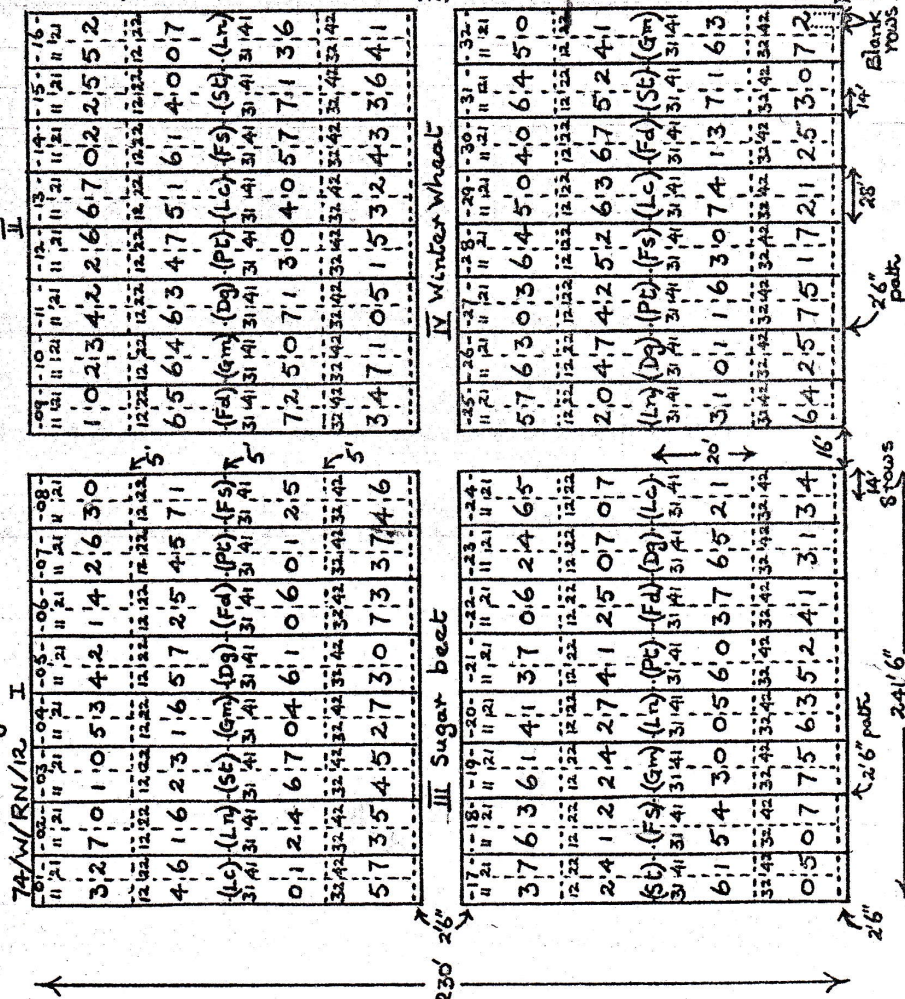

STACKYARD B' 1974

Sponsor: G.E. & Mattingly

10th year

WOBURN ORGANIC MANURING EXPERIMENT

Sugar beet

Winter Wheat

TREATMENTS per acre (hectare)

Residues of Organic Manures (applied annually 1965-71) and Ley (Sown 1965)
(Dg) 4 tons (10 tonnes) (DM) FYM, (16 tons [40 tonnes] FYM)
(St) 3 tons (7.5 tonnes) (DM) Straw.
(Pt) 3 tons (7.5 tonnes) (DM) Peat.
(Gm) Green Manure
(Lc) Grass-clover ley (ploughed up 1971 Blocks I & III)
(Lr) Grass ley with N (1972 Blocks II & IV)
Fertilisers

(Fd) P, K, Mg equivalent to Dg (High P, K, Mg)
(Fs) K, Mg equivalent to Straw with P (Low P, K, Mg)
Nitrogen to Winter Wheat 1974 Series II and IV

No-None, N1-0.2, N2-0.4, N3-0.6, N4-0.8, N5-1.0, N6-1.19, N7-1.39 cat N as
(0 25 50 75 100 125 150 175 kg N/ha)
Nitrogen to Sugar beet 1974 Series I and III

No-None, N1-0.3, N2-0.6, N3-0.9, N4-1.3, N5-1.6, N6-1.9, N7-2.2 cat N as
(0 40 80 120 160 200 240 280 kg N/ha)
BASAL MANURING per acre (hectare) sown at: Date

Blocks II and IV W. Wheat - Cappelle 170 lb (190 kg) 22 Oct
0.9 cat (114 kg) B205 as Superphosphate, 0.48 cat (60 kg) K2O as Muriate of Potash
Blocks I and III Sugar beet - Kleira E sown at: 7th (78 kg) Data: 5 Apr

1020 lb (1143 kg) compound fertiliser (0:20:20) ploughed in in
autumn. 510 lb (572 kg) compound fertiliser (0:20:20), 89 lb (100 kg)
MgO as Epsom salts in the seedbed, 73 lb (82 kg) B203 as Solubar in
Sub-plot area.
14' x 20' = 0.0064 acre (0.0026 ha)