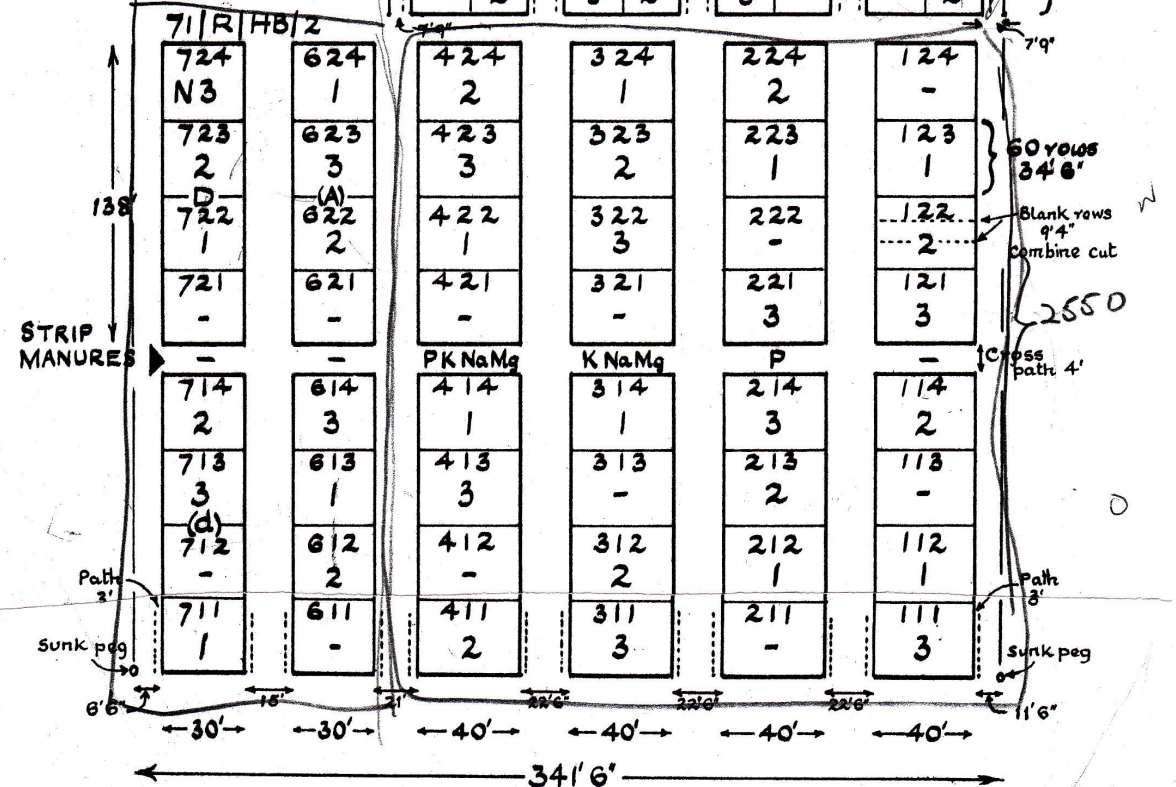

71/R/HB/2

HOOSFIELD

Varieties

- P King Edward
- BE Maris Bead
- B Julia

Sowing dates: Barley and Beans, 24 Feb. 1971. Potatoes, 2 Apr 1971

120