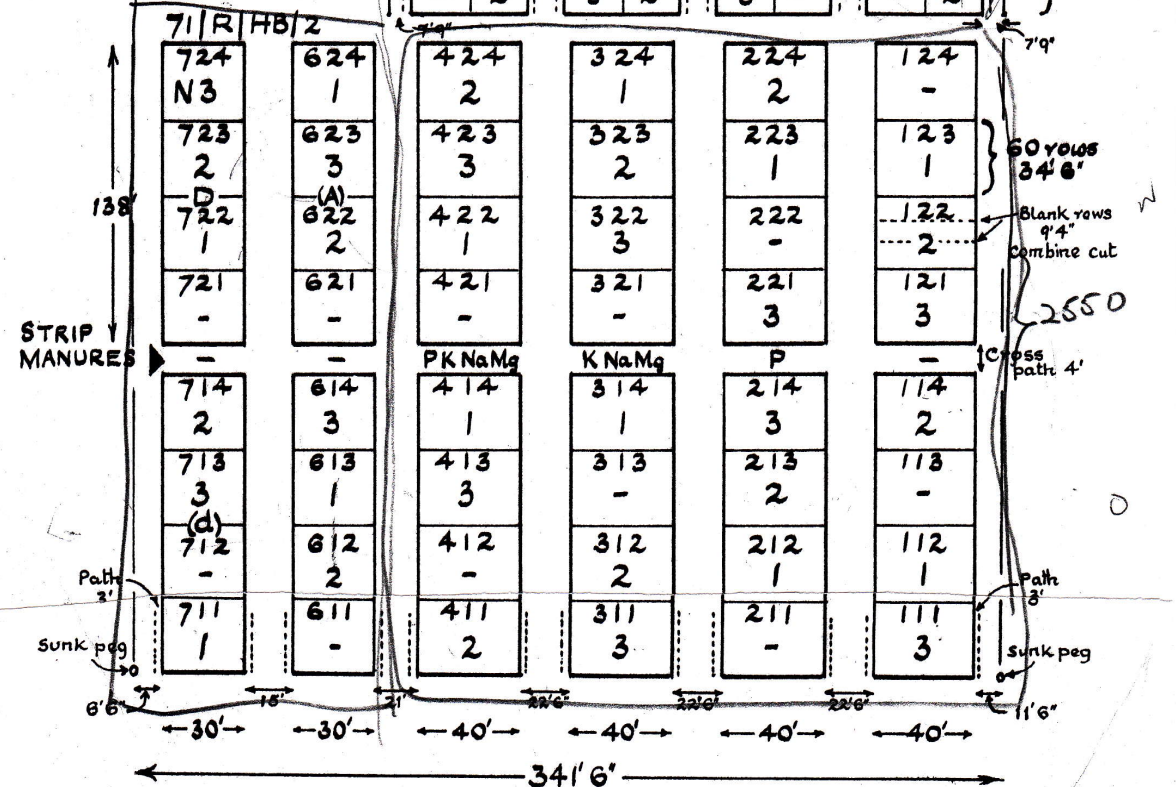

#### Rothamsted Research

Rothamsted Research (1968-1987) *Hoosfield Barley 1971* ; Collection Of Plans For The Hoos Barley Experiment, pp 4 - 4

71/R/HB/2

HOOSFIELD

Varieties

- P King Edward
- BE Maris Bead
- B Julia

← DIRECTION OF DRILLING →  
 Sowing dates: Barley and Beans, 24 Feb. 1971. Potatoes, 2 Apr 1971

120