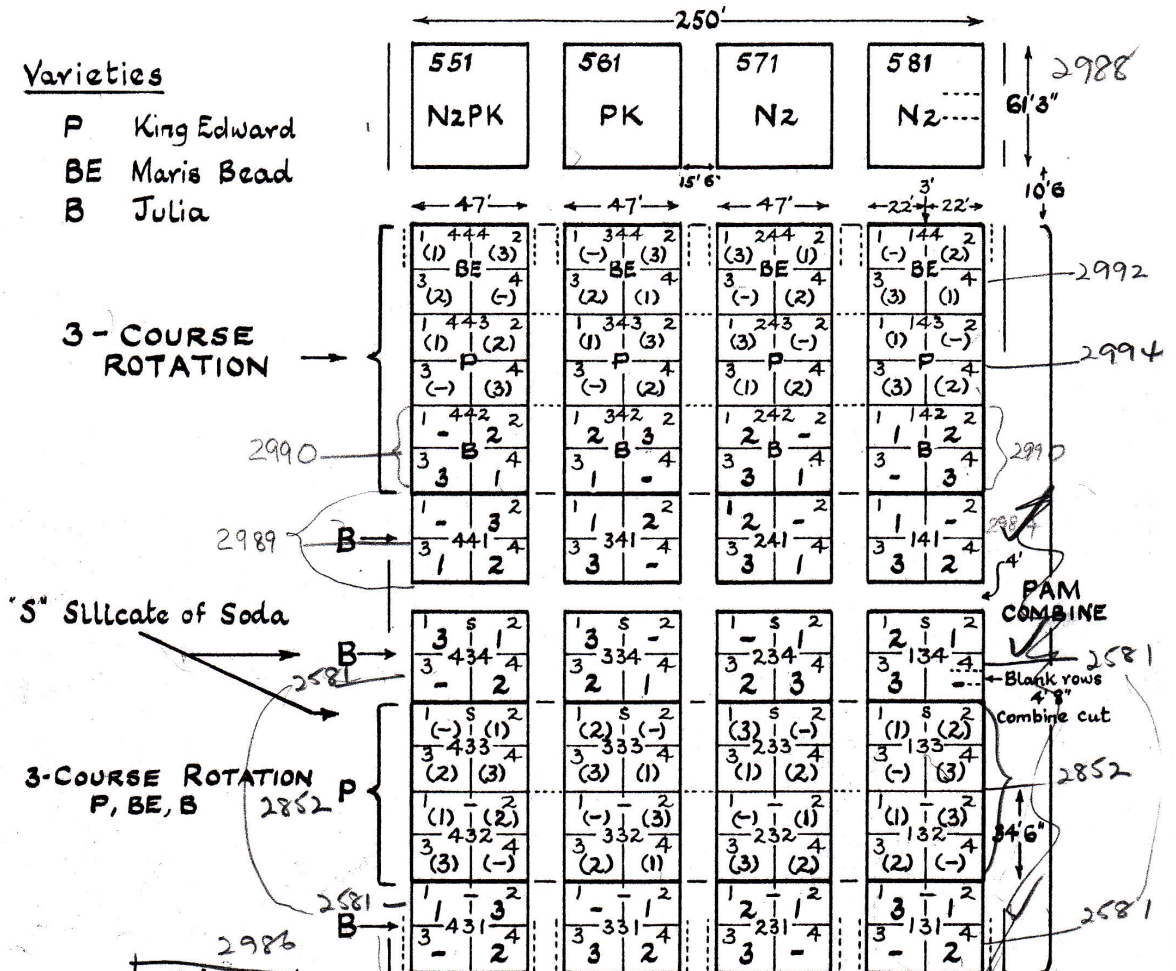

71/R/HB/2

HOOSFIELD

Varieties

- P King Edward
- BE Maris Bead
- B Julia

Sowing dates: Barley and Beans, 24 Feb. 1971. Potatoes, 2 Apr 1971

120