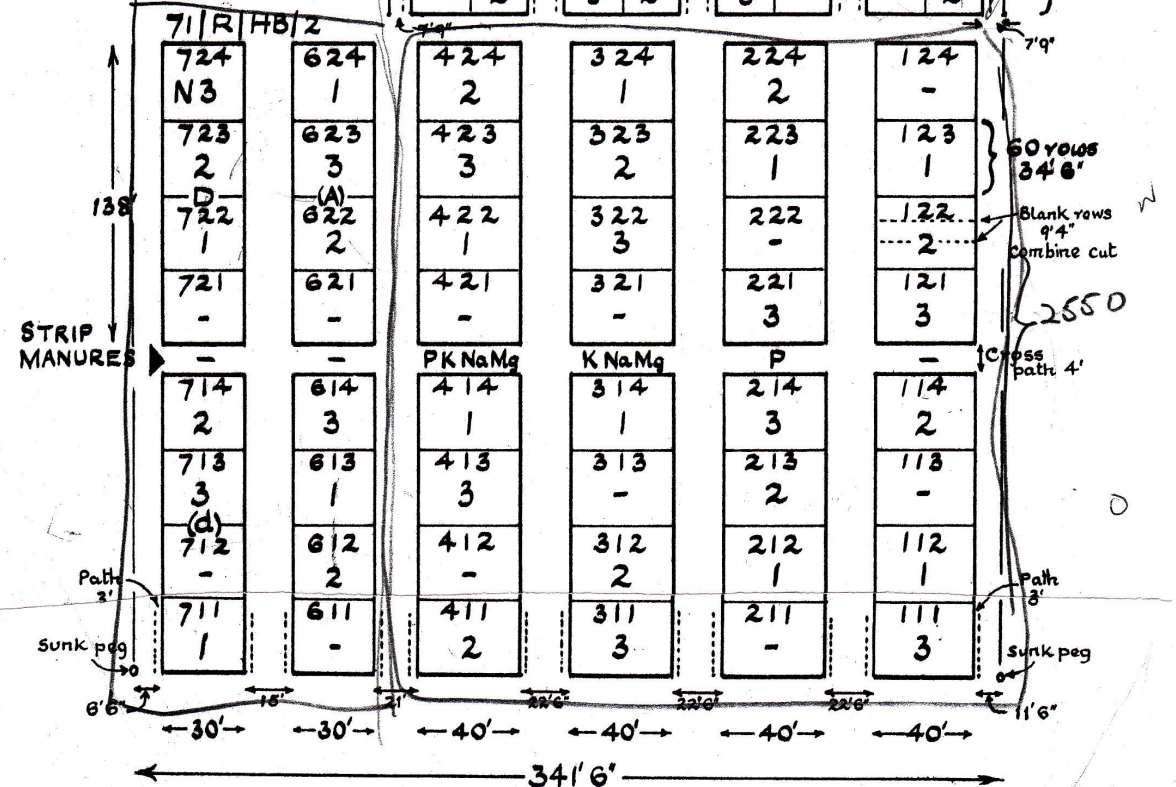

#### Rothamsted Research

Rothamsted Research (1968-1987) *Hoosfield Barley 1971* ; Collection Of Plans For The Hoos Barley Experiment, pp 4 - 4

71/R/HB/2

HOOSFIELD

Varieties

- P King Edward
- BE Maris Bead
- B Julia

Sowing dates: Barley and Beans, 24 Feb. 1971. Potatoes, 2 Apr 1971

120