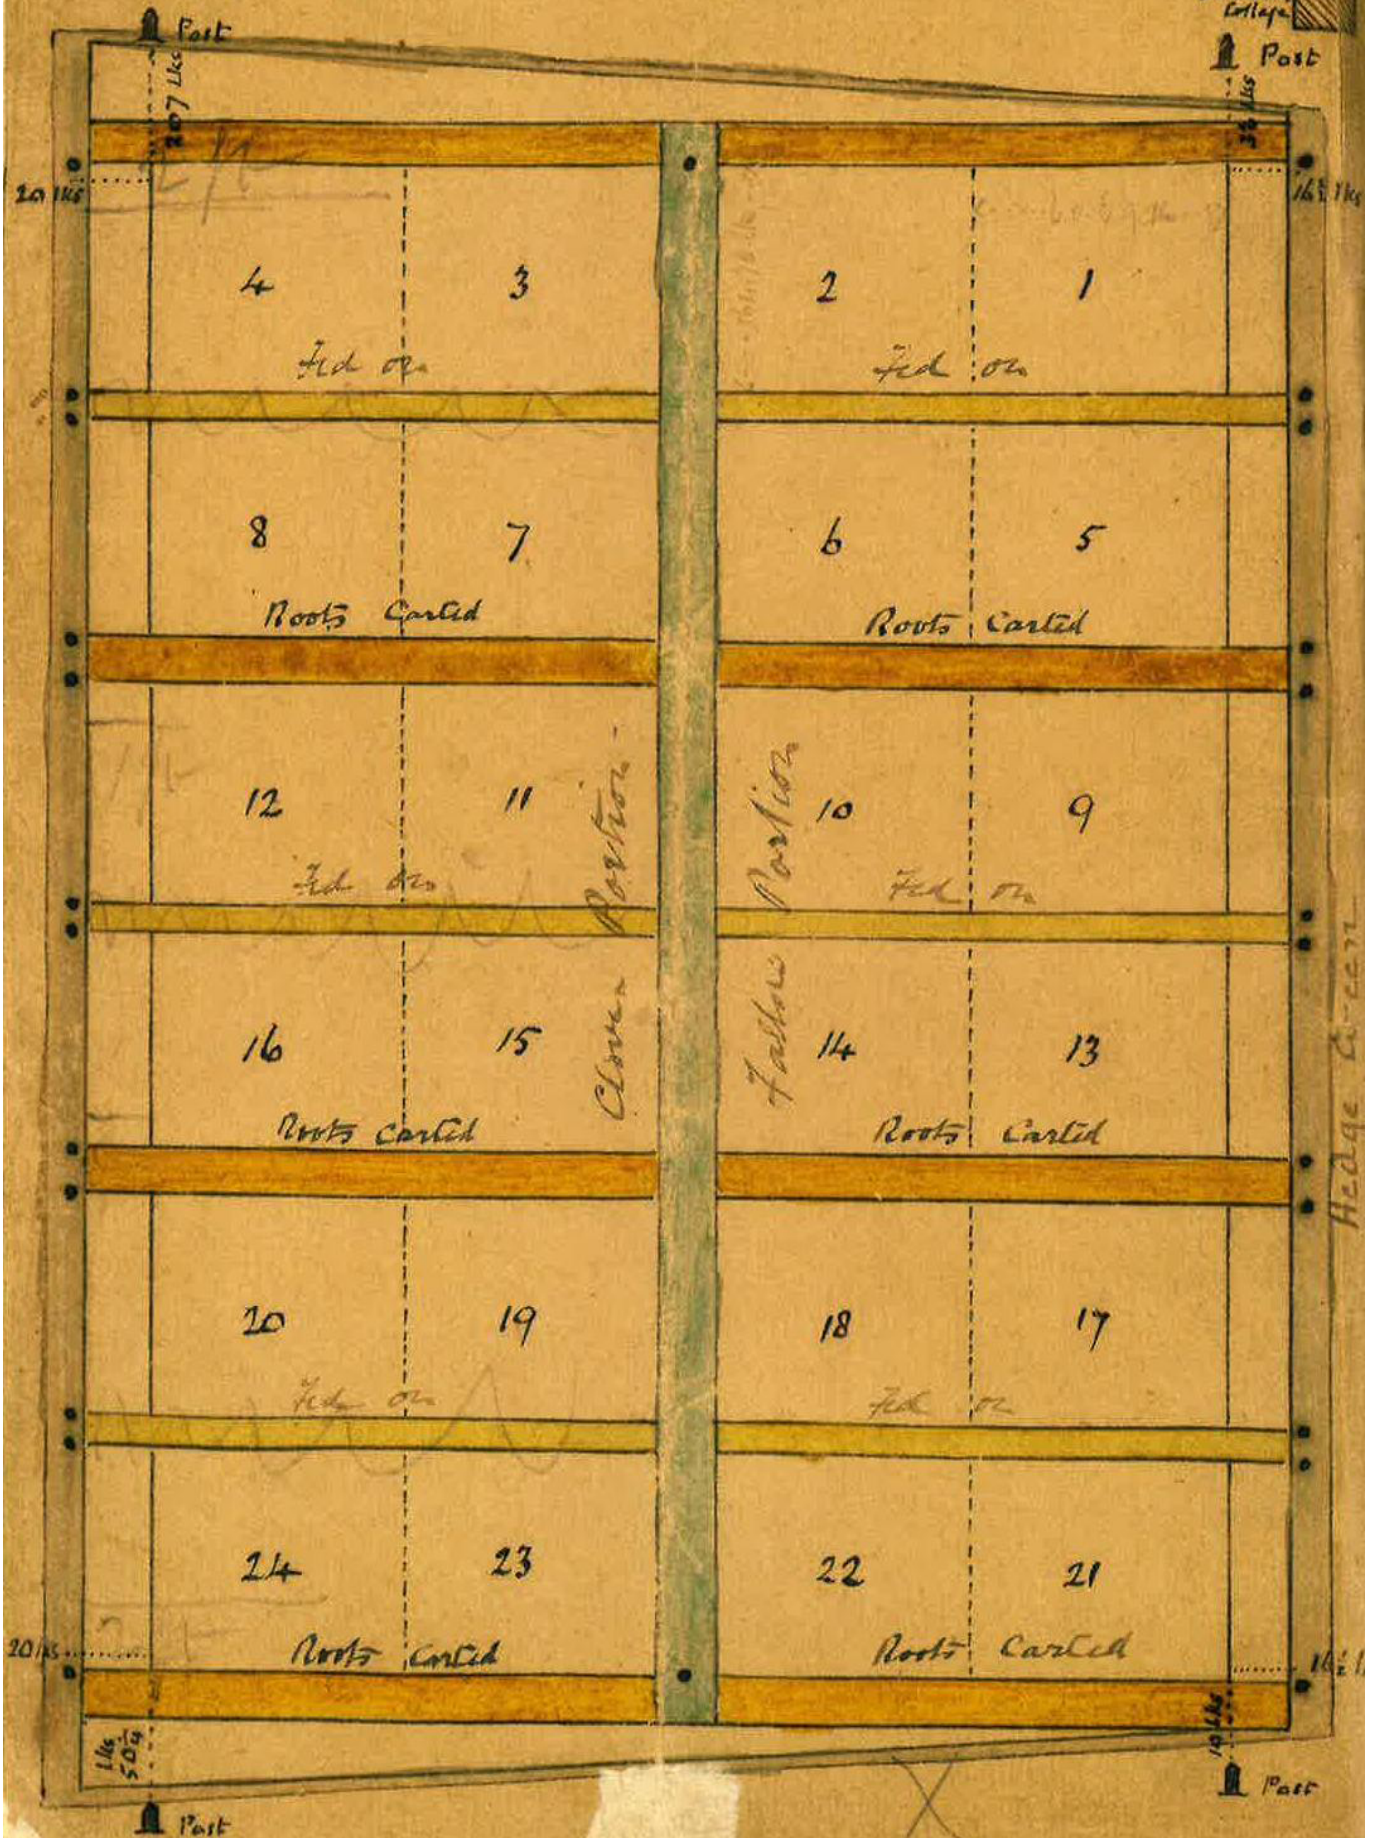

ROTHAMSTED
RESEARCH

Rothamsted Experimental Fields Sketches and Descriptions

[Full Table of Content](#)

Agdel Field - Rotation Experiments: 1893, 1905

Rothamsted Research

Rothamsted Research (1893) *Agdel Field - Rotation Experiments: 1893, 1905* ; Rothamsted Experimental Fields Sketches And Descriptions, pp 5 - 8

Sketch of Agdell Field - Rotation Experiments

Asdell Field Sketch - Description.

Plan first adopted for the Barley crops of 1893.

Each plot is 164.78×60.69 cks = $1/10$ acre.

Pathway coloured green 4 feet wide.

Plots 1-2 to 21-22 is the portion left Fallow.

Plots 3-4 to 23-24 is the portion planted with Leguminous Crops.

X See New plan 1905 over leaf

Sketch of Aydeh Field. Rotation Experiments. 1905

Northwood College

Agdell Field Sketch - Description

Plan first adopted for crops of 1905

Six plots each $329.56 \times 121.38 = \frac{2}{5}$ of an acre area

Pathways 4 feet wide (6.06 ha)

Plots 1, 3 + 5 Fallow in 3rd year

Plots 2, 4 + 6 Clover in 3rd year