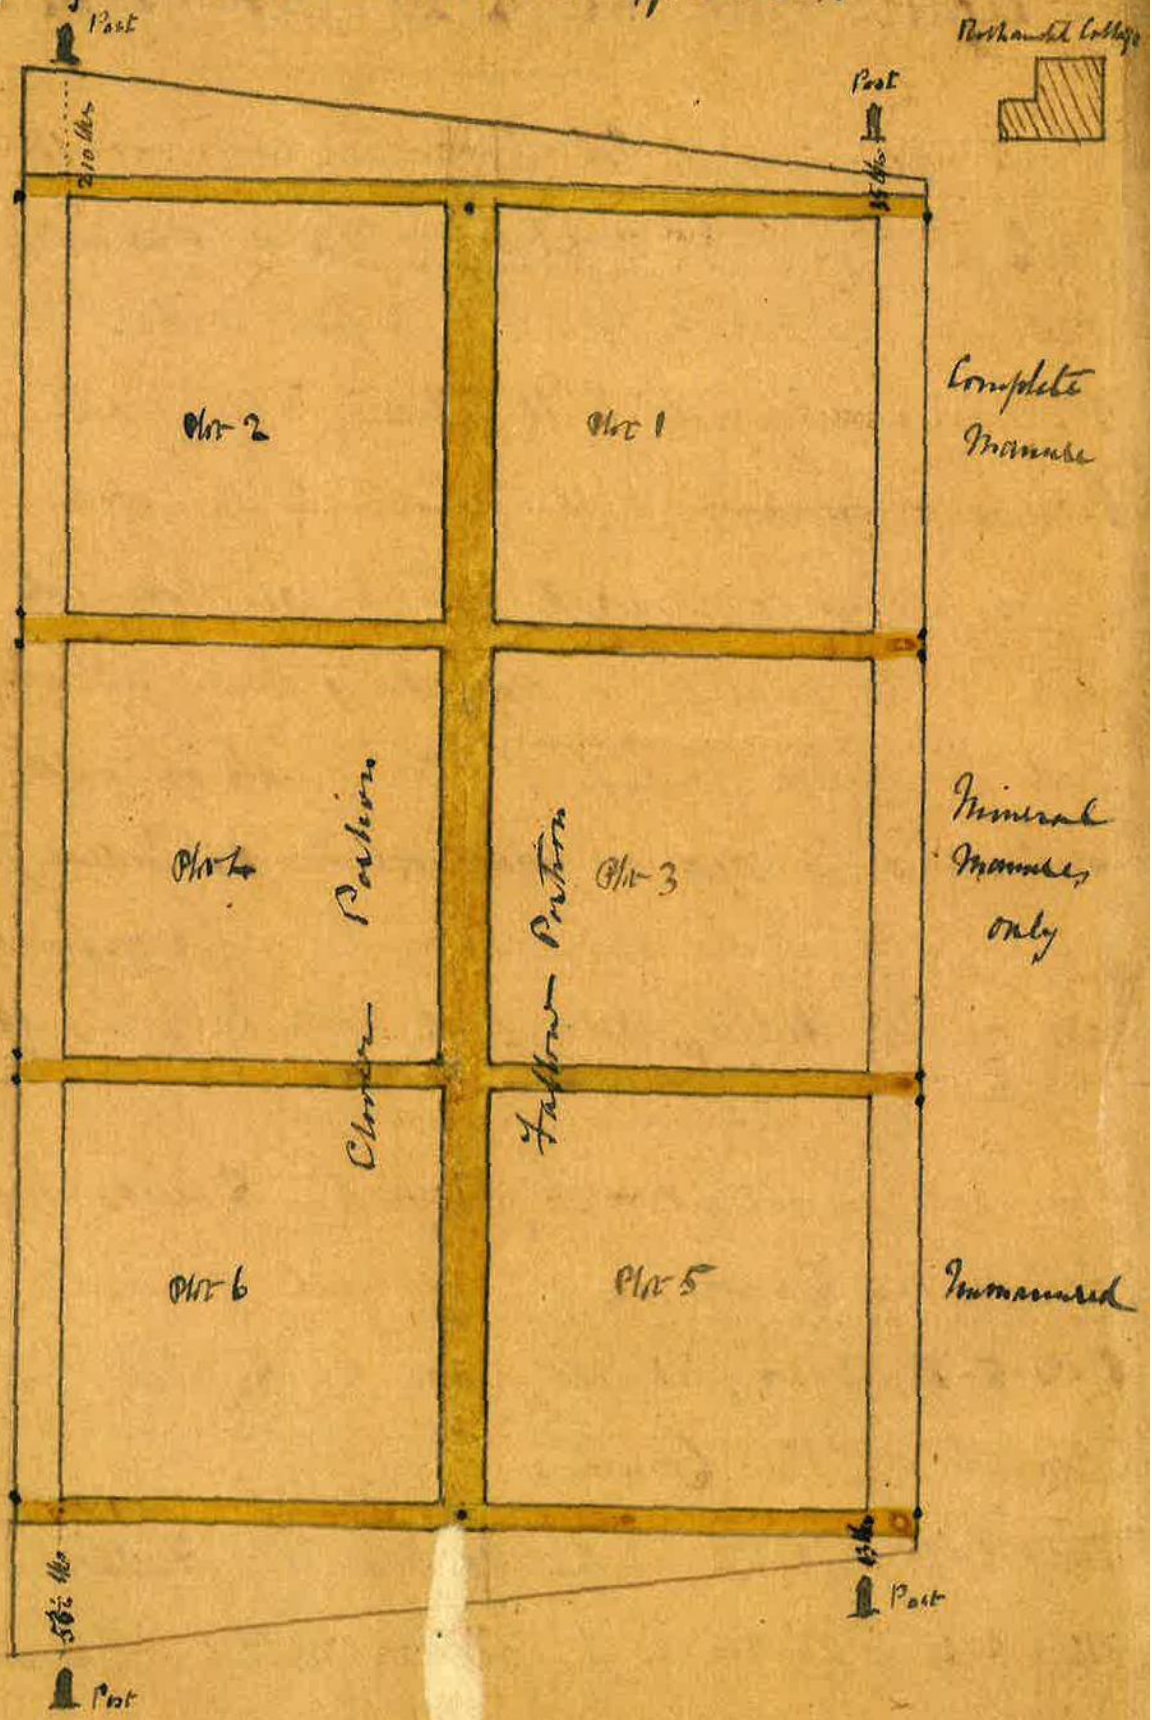

Sketch of Agdell Field - Rotation Experiments

Asdell Field Sketch - Description.

Plan first adopted for the Barley crops of 1893.

Each plot is 164.78×60.69 cks = $1/10$ acre.

Pathway coloured green 4 feet wide.

Pathways coloured dark yellow 3 feet wide.

Pathways coloured light yellow 2 feet wide.

The pathways coloured yellow are ploughed up each year. No manure is applied to them, although the seed is drilled through. The plants are afterwards taken out. As the area in every case is exclusive paths.

The pegs at the outsidies of the Experimental Land are on the Hedge-green and level with the ground.

Plots 1-4; 9-12; 17-20; have the Swedes (Root + Leaf) Fed on the Land, or cut up and spread.

Plots 5-8; 13-16; 21-24; have the Swedes (Root + Leaf) Carted off the Land.

Plots 1-2 to 21-22 is the portion left Fallow.

Plots 3-4 to 23-24 is the portion planted with Leguminous Crops.

X See New plan 1905 over leaf

Sketch of Aydeh Field. Rotation Experiments. 1905

Northwood College